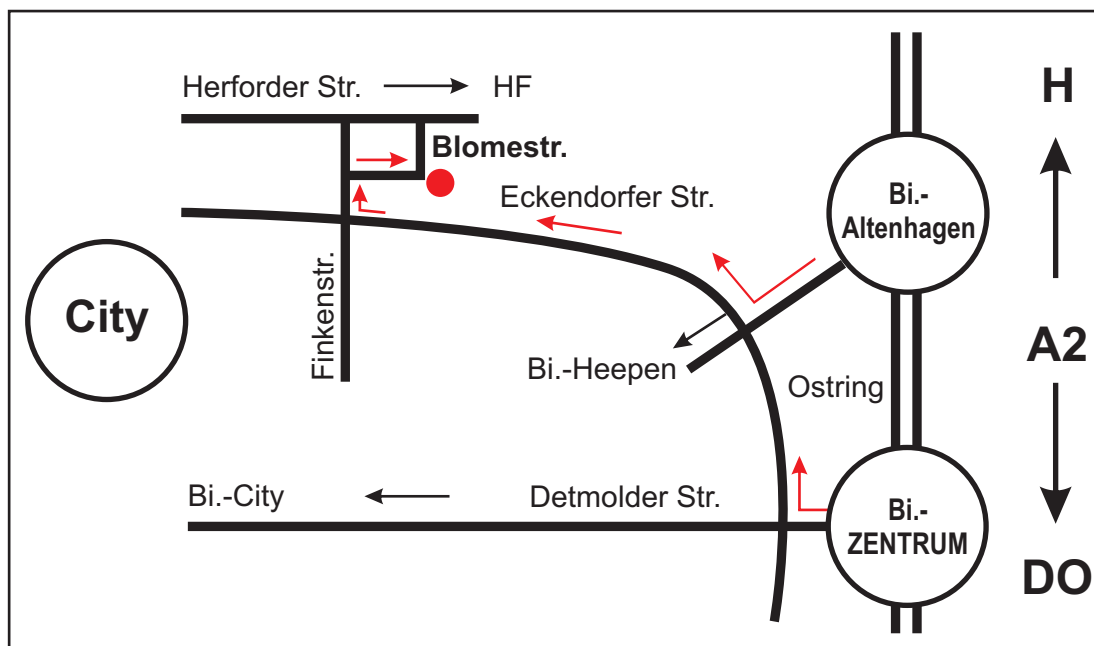

Road map

INCOTEC Automation GmbH

Blomestrasse 25 - 27
D-33609 Bielefeld
Germany

Phone: +49 521 932130
Fax: +49 521 35411

E-mail: sales@incotec-automation.com

How to find us:

Airports: PAD - Paderborn Lippstadt (about 45 minutes by car)
HAJ - Hannover Langenhagen (about 60 minutes by car)

By train: Bielefeld Hauptbahnhof (about 10 minutes by taxi)

How to get to us by car on Highway A2:

- ◆ Highway exit "Bielefeld Zentrum"
- ◆ Follow the road signs leading to "Bielefeld-Zentrum" first (Beware: There is a speed control here).
- ◆ Turn right after 1 km into the "Ostring" (at this traffic-light road crossing there is "Porta Möbel"). Go straight on for about 6 more km.
- ◆ Keep on driving straight on staying on the "Eckendorfer Str."
- ◆ After about 3 km you will see "BAUHAUS" DIY.
- ◆ Here you turn right into "Finkenstrasse".
- ◆ After about 200 m you turn right into "Blomestrasse".
- ◆ The entry to INCOTEC is located directly in a rectangular bend of "Blomestrasse".